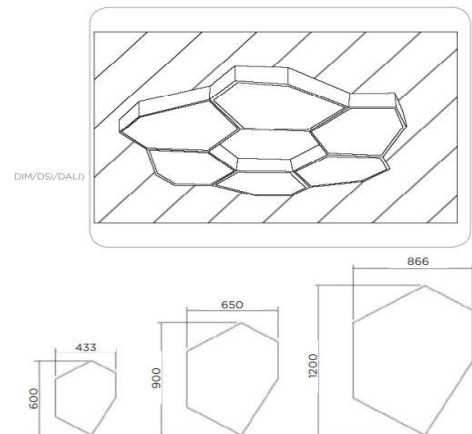

Custom Dimension

**Frame**

Aluminium

**Color Tempertaure**

5700K

**Power**

70W

**Total Luminous Flux**

L70 minimum at 50,000  
burning hours

**Dimension diagram**

**Remarks:-**

**Address: Plot #7 Saroorpur-Nangla Industrial Area,Ballabgarh-Sohna Road,Faridabad-121005**

**Email: info@sovitron.com**